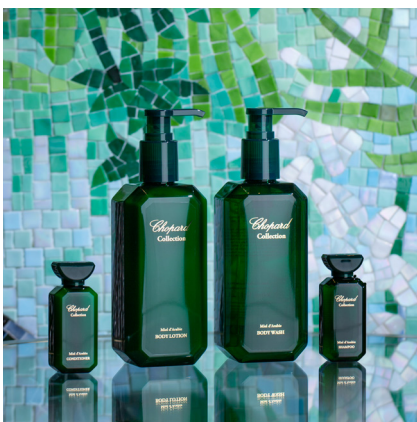

A woman with dark hair and light eyes is the central focus, wearing a dark, sleeveless top. She is adorned with several pieces of Chopard jewelry: a watch on her left wrist, a ring on her left hand, and a multi-strand bracelet on her right arm. The background is a blurred, high-angle view of a city skyline at night, with lights from buildings creating a bokeh effect. The overall mood is sophisticated and elegant.

Chopard

MIEL D'ARABIE

Warm, inviting and sensuous with its notes of precious spices, tea infusion and sweet pomegranate, the Miel d'Arabie Collection provides an extraordinary olfactory experience.

KEY FEATURES

- Signature diamond-shaped design
- Sumptuous Haute Parfumerie fragrance
- Exceptional sensory experience

AVAILABLE DISPENSER SYSTEMS

PUMP
DISPENSER

AVAILABLE PRODUCTS

- | | |
|-------------|--------------------|
| Liquid Soap | Bath Essence |
| Body Wash | Hand Cream |
| Body Lotion | Facial Cleanser |
| Shampoo | Lip Balm |
| Conditioner | Space & Body Scent |
| Soaps | Accessories |

LEARN MORE

Chopard

MIEL D'ARABIE

DISPENSER SYSTEMS

Pump Dispensers	360 ml / 12.1 fl. oz	Shampoo	CMA360CDSHA
		Body Wash	CMA360CDBOW
		Liquid Soap	CMA360CDLQS
		Body Lotion	CMA360CDBOL
		Conditioner	CMA360CDCON