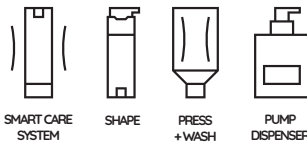

AVAILABLE DISPENSER SYSTEMS

AVAILABLE PRODUCTS

- Liquid Soap
- Hair & Body Shampoo
- Shower Gel
- Hand & Body Lotion
- Shampoo with Conditioner
- Herbal Bath Crystals
- Wellness Set
- Soaps
- Accessories